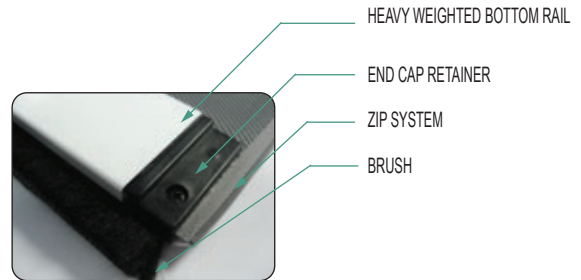

AUTOMATED EXTERIOR SCREENS - 120VAC DRIVE

TECHNICAL CHARACTERISTICS

Aluminum cassette available in
A x B = 4" x 4" or A x B = 5" x 5"
Removable front closure to allow for fabric
and shade maintenance.
Durable Aluminum alloy side brackets

Aluminum side track with plastic zip
retainer system and vertical guides
integrated inside channel.
Can be exposed (surface) or recessed mount.

Heavy weighted aluminum bottom bar to assist
fabric tension and improved closure to ground.
Fabric is ultrasonically welded to provide extra
reinforcement.
Numerous fabrics and screens to choose from.

AVAILABLE IN UP TO 20'X20'. SIZE LIMITATIONS APPLY

TECHNICAL CHARACTERISTICS

- Wind resistance rated for up to 80 mph.
- Available in widths up to 240" (20').
- Available in drops up to 216" (18'), measured from the top of the cassette box to the bottom of the hem/weight bar. Max drops not available in all fabrics
- Powder coated aluminum hardware available in white, desert sand and brown
- Unit can be surface or recessed mounted
- Motorized unit with Somfy Altus RTS motor, full electronics are available. UL listed, 120 VAC/60Hz, Somfy Altus RTS (radio controlled) AC motor, 35Nm, 20 RPM, 2.5 amps or as specified per application by the shading supplier.
- Heavy duty 78mm roller tube
- 5" x 5" and 4" x 4" or custom aluminum cassette box with aluminum end caps
- Optional "Open roll-no cassette" for recessed applications
- Wide selection available from several solar shading fabrics, insect screen or solid acrylic fabric for full privacy
- Hem/weight bar includes a 1/2" deep nylon brush to seal to surface
- Standard seam placement will be as high as possible or seam placement is available. Seam placement is measured from the bottom of the hem/weight bar
- Retention zip are ultrasonically welded to the side of fabric for superior strength and added durability
- Provides the same solar protection benefits of typical exterior screens with an added level of security
- Limited 5 Year Warranty