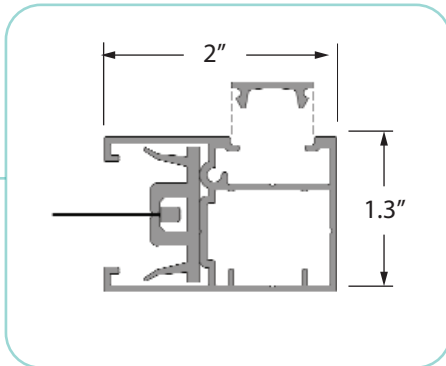

AUTOMATED EXTERIOR SCREENS - 120VAC DRIVE

TECHNICAL CHARACTERISTICS

Aluminum cassette available in
A x B = 4" x 4" or A x B = 5" x 5"
Removable front closure to allow for fabric
and shade maintenance.
Durable Aluminum alloy side brackets

Aluminum side track with plastic zip
retainer system and vertical guides
integrated inside channel.
Can be exposed (surface) or recessed mount.

Heavy weighted aluminum bottom bar to assist
fabric tension and improved closure to ground.
Fabric is ultrasonically welded to provide extra
reinforcement.
Numerous fabrics and screens to choose from.

AVAILABLE IN UP TO 20'X20'. SIZE LIMITATIONS APPLY

TECHNICAL CHARACTERISTICS

- Wind resistance rated for up to 80 mph.
- Available in widths up to 240" (20').
- Available in drops up to 216" (18'), measured from the top of the cassette box to the bottom of the hem/weight bar. Max drops not available in all fabrics
- Powder coated aluminum hardware available in white, desert sand and brown
- Unit can be surface or recessed mounted
- Motorized unit with Somfy Altus RTS motor, full electronics are available. UL listed, 120 VAC/60Hz, Somfy Altus RTS (radio controlled) AC motor, 35Nm, 20 RPM, 2.5 amps or as specified per application by the shading supplier.
- Heavy duty 78mm roller tube
- 5" x 5" and 4" x 4" or custom aluminum cassette box with aluminum end caps
- Optional "Open roll-no cassette" for recessed applications
- Wide selection available from several solar shading fabrics, insect screen or solid acrylic fabric for full privacy
- Hem/weight bar includes a 1/2" deep nylon brush to seal to surface
- Standard seam placement will be as high as possible or seam placement is available. Seam placement is measured from the bottom of the hem/weight bar
- Retention zip are ultrasonically welded to the side of fabric for superior strength and added durability
- Provides the same solar protection benefits of typical exterior screens with an added level of security
- Limited 5 Year Warranty