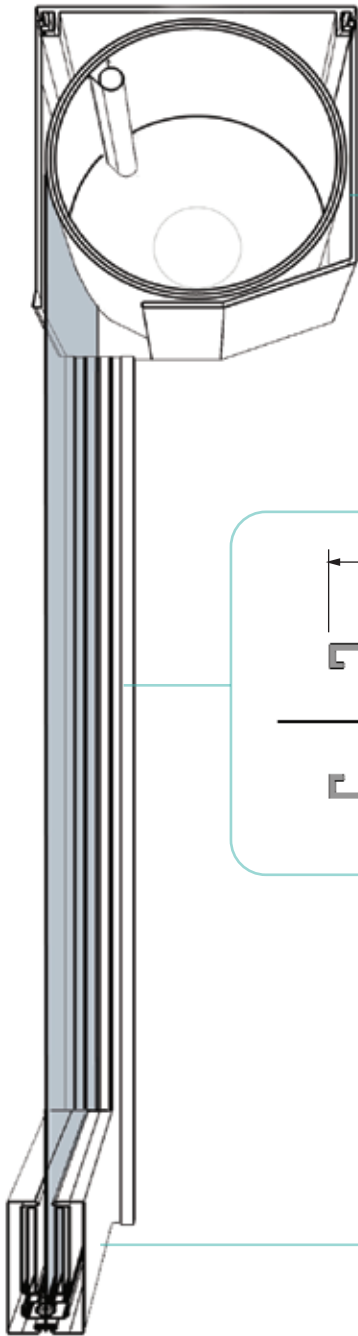

AUTOMATED EXTERIOR SCREENS - 120VAC DRIVE

TECHNICAL CHARACTERISTICS

Aluminum cassette available in
A x B = 4" x 4" or A x B = 5" x 5"
Removable front closure to allow for fabric
and shade maintenance.
Durable Aluminum alloy side brackets

Aluminum side track with plastic zip
retainer system and vertical guides
integrated inside channel.
Can be exposed (surface) or recessed mount.

Heavy weighted aluminum bottom bar to assist
fabric tension and improved closure to ground.
Fabric is ultrasonically welded to provide extra
reinforcement.
Numerous fabrics and screens to choose from.

AVAILABLE IN UP TO 20'X20'. SIZE LIMITATIONS APPLY

TECHNICAL CHARACTERISTICS

- Wind resistance rated for up to 80 mph.
- Available in widths up to 240" (20').
- Available in drops up to 216" (18'), measured from the top of the cassette box to the bottom of the hem/weight bar. Max drops not available in all fabrics
- Powder coated aluminum hardware available in white, desert sand and brown
- Unit can be surface or recessed mounted
- Motorized unit with Somfy Altus RTS motor, full electronics are available. UL listed, 120 VAC/60Hz, Somfy Altus RTS (radio controlled) AC motor, 35Nm, 20 RPM, 2.5 amps or as specified per application by the shading supplier.
- Heavy duty 78mm roller tube
- 5" x 5" and 4" x 4" or custom aluminum cassette box with aluminum end caps
- Optional "Open roll-no cassette" for recessed applications
- Wide selection available from several solar shading fabrics, insect screen or solid acrylic fabric for full privacy
- Hem/weight bar includes a 1/2" deep nylon brush to seal to surface
- Standard seam placement will be as high as possible or seam placement is available. Seam placement is measured from the bottom of the hem/weight bar
- Retention zip are ultrasonically welded to the side of fabric for superior strength and added durability
- Provides the same solar protection benefits of typical exterior screens with an added level of security
- Limited 5 Year Warranty