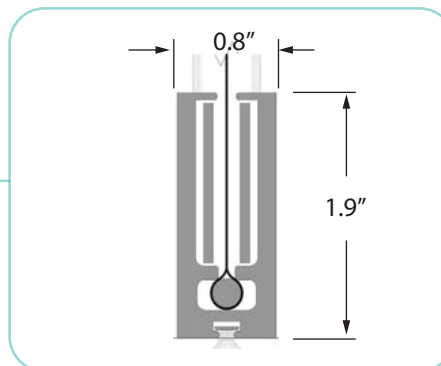

AUTOMATED EXTERIOR SCREENS - 120VAC DRIVE

TECHNICAL CHARACTERISTICS

Aluminum cassette available in
A x B = 4" x 4" or A x B = 5" x 5"
Removable front closure to allow for fabric
and shade maintenance.
Durable Aluminum alloy side brackets

Aluminum side track with plastic zip
retainer system and vertical guides
integrated inside channel.
Can be exposed (surface) or recessed mount.

Heavy weighted aluminum bottom bar to assist
fabric tension and improved closure to ground.
Fabric is ultrasonically welded to provide extra
reinforcement.
Numerous fabrics and screens to choose from.

AVAILABLE IN UP TO 20'X20'. SIZE LIMITATIONS APPLY

TECHNICAL CHARACTERISTICS

- Wind resistance rated for up to 80 mph.
- Available in widths up to 240" (20').
- Available in drops up to 216" (18'), measured from the top of the cassette box to the bottom of the hem/weight bar. Max drops not available in all fabrics
- Powder coated aluminum hardware available in white, desert sand and brown
- Unit can be surface or recessed mounted
- Motorized unit with Somfy Altus RTS motor, full electronics are available. UL listed, 120 VAC/60Hz, Somfy Altus RTS (radio controlled) AC motor, 35Nm, 20 RPM, 2.5 amps or as specified per application by the shading supplier.
- Heavy duty 78mm roller tube
- 5" x 5" and 4" x 4" or custom aluminum cassette box with aluminum end caps
- Optional "Open roll-no cassette" for recessed applications
- Wide selection available from several solar shading fabrics, insect screen or solid acrylic fabric for full privacy
- Hem/weight bar includes a 1/2" deep nylon brush to seal to surface
- Standard seam placement will be as high as possible or seam placement is available. Seam placement is measured from the bottom of the hem/weight bar
- Retention zip are ultrasonically welded to the side of fabric for superior strength and added durability
- Provides the same solar protection benefits of typical exterior screens with an added level of security
- Limited 5 Year Warranty