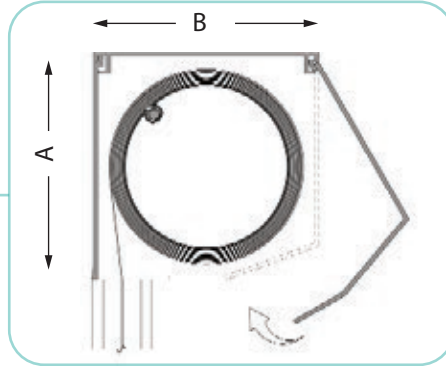

AUTOMATED EXTERIOR SCREENS - 120VAC DRIVE

TECHNICAL CHARACTERISTICS

Aluminum cassette available in
A x B = 4" x 4" or A x B = 5" x 5"
Removable front closure to allow for fabric
and shade maintenance.
Durable Aluminum alloy side brackets

Aluminum side track with plastic zip
retainer system and vertical guides
integrated inside channel.
Can be exposed (surface) or recessed mount.

Heavy weighted aluminum bottom bar to assist
fabric tension and improved closure to ground.
Fabric is ultrasonically welded to provide extra
reinforcement.
Numerous fabrics and screens to choose from.

AVAILABLE IN UP TO 20'X20'. SIZE LIMITATIONS APPLY

TECHNICAL CHARACTERISTICS

- Wind resistance rated for up to 80 mph.
- Available in widths up to 240" (20').
- Available in drops up to 216" (18'), measured from the top of the cassette box to the bottom of the hem/weight bar. Max drops not available in all fabrics
- Powder coated aluminum hardware available in white, desert sand and brown
- Unit can be surface or recessed mounted
- Motorized unit with Somfy Altus RTS motor, full electronics are available. UL listed, 120 VAC/60Hz, Somfy Altus RTS (radio controlled) AC motor, 35Nm, 20 RPM, 2.5 amps or as specified per application by the shading supplier.
- Heavy duty 78mm roller tube
- 5" x 5" and 4" x 4" or custom aluminum cassette box with aluminum end caps
- Optional "Open roll-no cassette" for recessed applications
- Wide selection available from several solar shading fabrics, insect screen or solid acrylic fabric for full privacy
- Hem/weight bar includes a 1/2" deep nylon brush to seal to surface
- Standard seam placement will be as high as possible or seam placement is available. Seam placement is measured from the bottom of the hem/weight bar
- Retention zip are ultrasonically welded to the side of fabric for superior strength and added durability
- Provides the same solar protection benefits of typical exterior screens with an added level of security
- Limited 5 Year Warranty