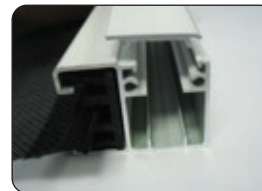

AUTOMATED EXTERIOR SCREENS - 120VAC DRIVE

TECHNICAL CHARACTERISTICS

Aluminum cassette available in
A x B = 4" x 4" or A x B = 5" x 5"
Removable front closure to allow for fabric
and shade maintenance.
Durable Aluminum alloy side brackets

Aluminum side track with plastic zip
retainer system and vertical guides
integrated inside channel.
Can be exposed (surface) or recessed mount.

Heavy weighted aluminum bottom bar to assist
fabric tension and improved closure to ground.
Fabric is ultrasonically welded to provide extra
reinforcement.
Numerous fabrics and screens to choose from.

AVAILABLE IN UP TO 20'X20'. SIZE LIMITATIONS APPLY

TECHNICAL CHARACTERISTICS

- Wind resistance rated for up to 80 mph.
- Available in widths up to 240" (20').
- Available in drops up to 216" (18'), measured from the top of the cassette box to the bottom of the hem/weight bar. Max drops not available in all fabrics
- Powder coated aluminum hardware available in white, desert sand and brown
- Unit can be surface or recessed mounted
- Motorized unit with Somfy Altus RTS motor, full electronics are available. UL listed, 120 VAC/60Hz, Somfy Altus RTS (radio controlled) AC motor, 35Nm, 20 RPM, 2.5 amps or as specified per application by the shading supplier.
- Heavy duty 78mm roller tube
- 5" x 5" and 4" x 4" or custom aluminum cassette box with aluminum end caps
- Optional "Open roll-no cassette" for recessed applications
- Wide selection available from several solar shading fabrics, insect screen or solid acrylic fabric for full privacy
- Hem/weight bar includes a 1/2" deep nylon brush to seal to surface
- Standard seam placement will be as high as possible or seam placement is available. Seam placement is measured from the bottom of the hem/weight bar
- Retention zip are ultrasonically welded to the side of fabric for superior strength and added durability
- Provides the same solar protection benefits of typical exterior screens with an added level of security
- Limited 5 Year Warranty